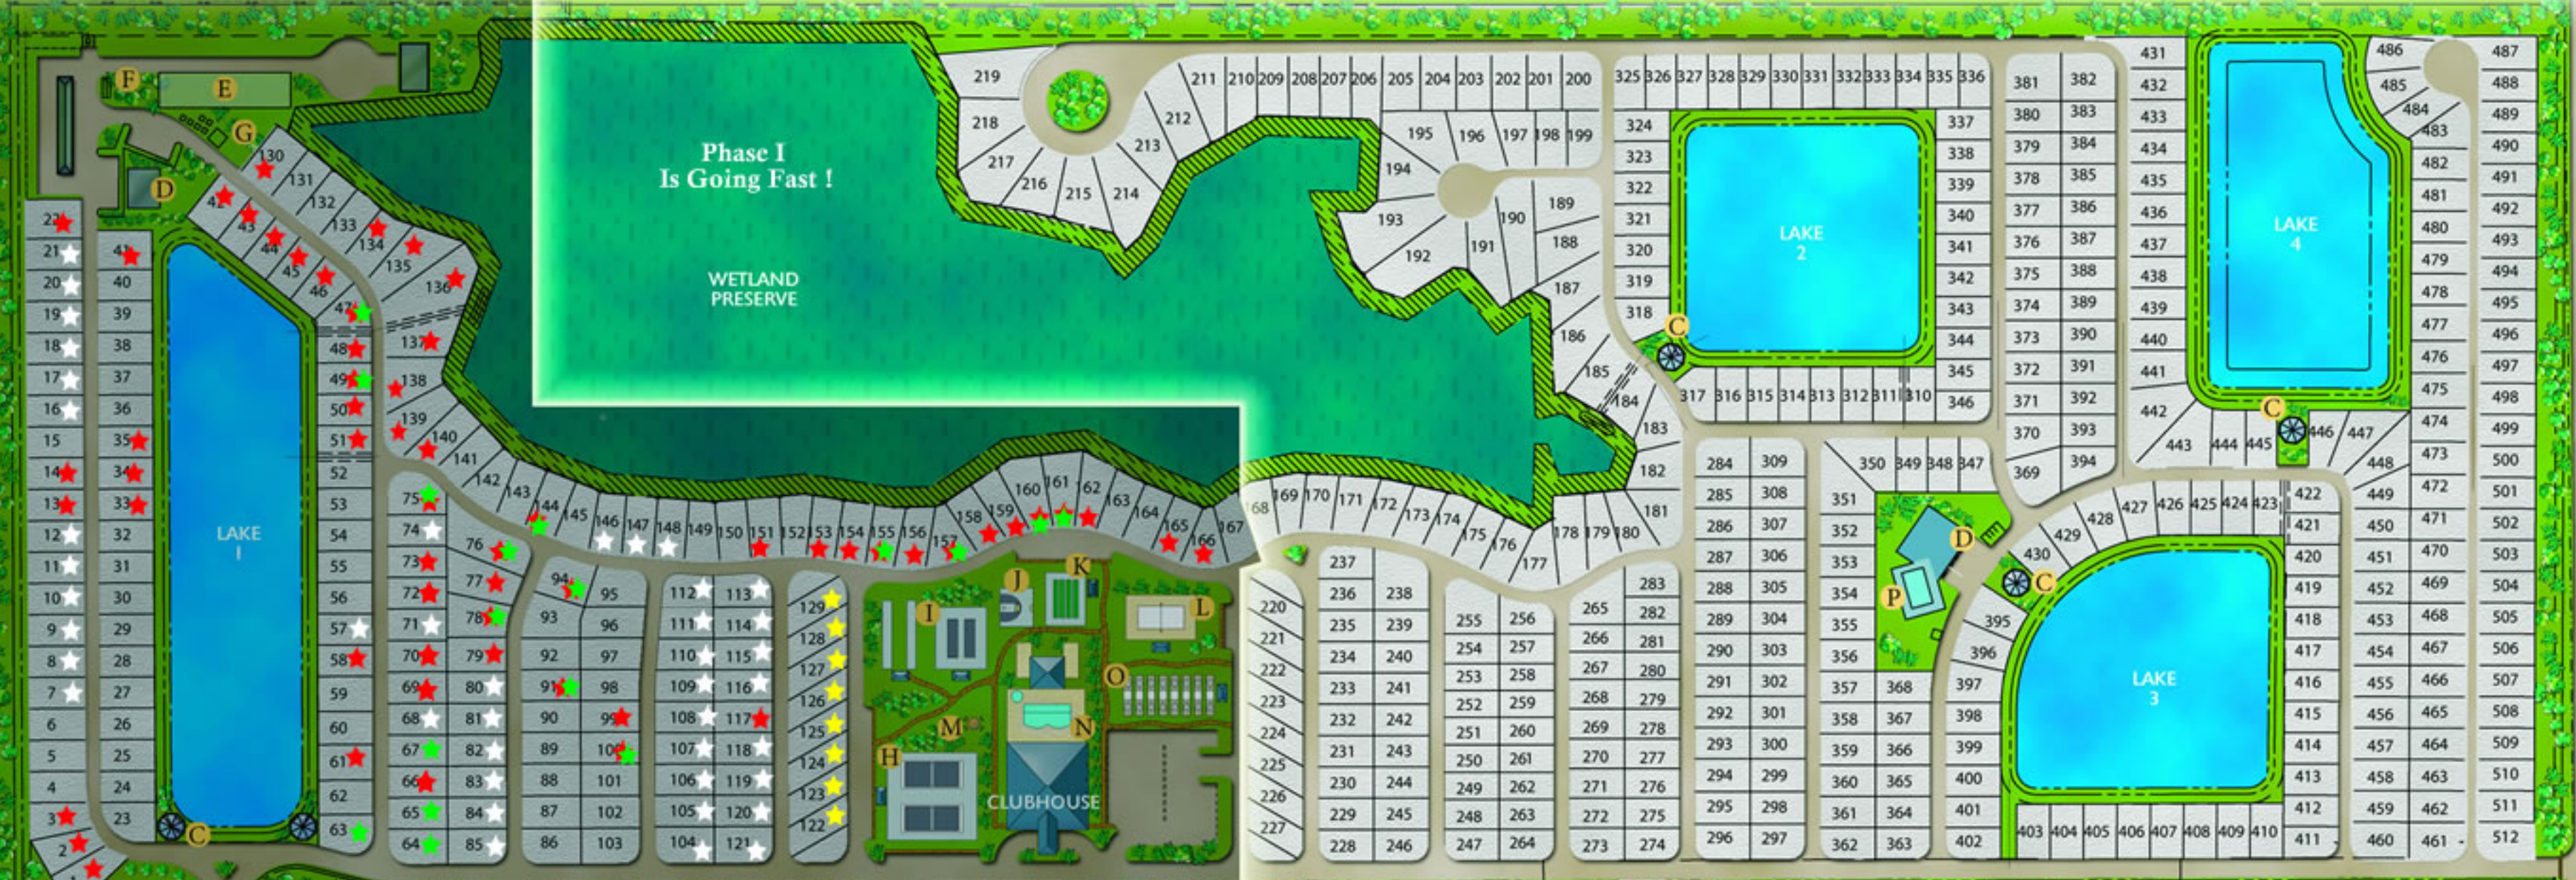

# PHASE I

**Phase I  
Is Going Fast!**

WETLAND  
PRESERVE

CLUBHOUSE

★ Rental Lot     ★ Premium Rental Lot  
★ SOLD     (Privately Owned)  
★ Deluxe Rental Lot     Lush Landscaping

**All our lots are for sale!**

## SILVER PALMS RV Village

- A Welcome Center
- B Access Gate
- C Pavilions
- D Bath House/Laundry
- E RV Storage
- F LP/Propane
- G Fish Cleaning Station
- H Tennis Courts
- I Bocce/Petanque
- J Basketball
- K Horseshoes
- L Volleyball
- M Fire Pit
- N Heated Resort Pool; Jacuzzi
- O Shuffleboard
- P Heated Quiet Pool
- Q Limited Access Gate
- R Pet Run